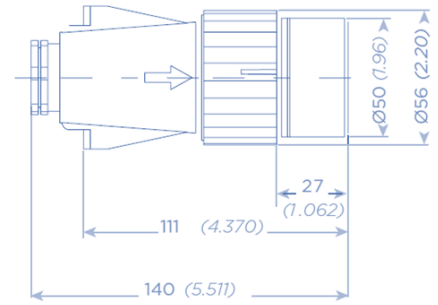

SCM
Systèmes et Connectique du Mans

UIC 558 CONNECTOR SERIES

Dimensions (mm/inch)

Female Front View
18 contacts

Male Front View
13 contacts 18 contacts

Female Receptacle

Male Plug

Panel cut out (mm/inch)

2 Possibilities

Part Numbers

Finish		Part Number
Female Receptacle	with insert incl. 18 silver plated female contacts, Grey paint finish	CSF1680-0001-00000
	with insert incl. 18 silver plated female contacts, Red paint finish	CSF1680-4000-00000
	with insert incl. 18 silver plated female contacts, Unpainted	CSF1680-0001-A0001
Dummy Receptacle	with socket insert, without female contacts, Grey paint finish	CSF1680-0003-00000
	with socket insert, without female contacts, Unpainted	CSF1680-0003-A0001
Empty Receptacle shell	without insert, Grey paint finish	CSF1680-0003-A0002
Male Plug	with insert incl. 13 contacts, with cable gland Ø 15 to 19 mm	CSF1705-0007-00000
	with insert incl. 18 contacts, with cable gland Ø 15 to 19 mm	CSF1680-0002-00000