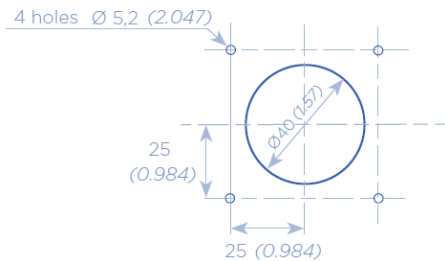

SCM
Systèmes et Connectique du Mans

UIC 558 CONNECTOR SERIES

Dimensions (mm/inch)

Female Front View
18 contacts

Male Front View
13 contacts 18 contacts

Female Receptacle

Male Plug

Panel cut out (mm/inch)

2 Possibilities

Part Numbers

Finish		Part Number
Female Receptacle	with insert incl. 18 silver plated female contacts, Grey paint finish	CSF1680-0001-00000
	with insert incl. 18 silver plated female contacts, Red paint finish	CSF1680-4000-00000
	with insert incl. 18 silver plated female contacts, Unpainted	CSF1680-0001-A0001
Dummy Receptacle	with socket insert, without female contacts, Grey paint finish	CSF1680-0003-00000
	with socket insert, without female contacts, Unpainted	CSF1680-0003-A0001
Empty Receptacle shell	without insert, Grey paint finish	CSF1680-0003-A0002
Male Plug	with insert incl. 13 contacts, with cable gland Ø 15 to 19 mm	CSF1705-0007-00000
	with insert incl. 18 contacts, with cable gland Ø 15 to 19 mm	CSF1680-0002-00000