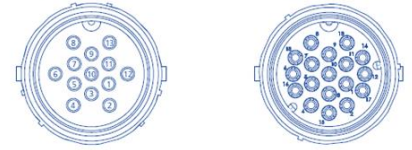

SCM
Systèmes et Connectique du Mans

UIC 558 CONNECTOR SERIES

Dimensions (mm/inch)

Female Front View
18 contacts

Male Front View
13 contacts 18 contacts

Female Receptacle

Male Plug

Panel cut out (mm/inch)

2 Possibilities

Part Numbers

Finish		Part Number
Female Receptacle	with insert incl. 18 silver plated female contacts, Grey paint finish	CSF1680-0001-00000
	with insert incl. 18 silver plated female contacts, Red paint finish	CSF1680-4000-00000
	with insert incl. 18 silver plated female contacts, Unpainted	CSF1680-0001-A0001
Dummy Receptacle	with socket insert, without female contacts, Grey paint finish	CSF1680-0003-00000
	with socket insert, without female contacts, Unpainted	CSF1680-0003-A0001
Empty Receptacle shell	without insert, Grey paint finish	CSF1680-0003-A0002
Male Plug	with insert incl. 13 contacts, with cable gland Ø 15 to 19 mm	CSF1705-0007-00000
	with insert incl. 18 contacts, with cable gland Ø 15 to 19 mm	CSF1680-0002-00000