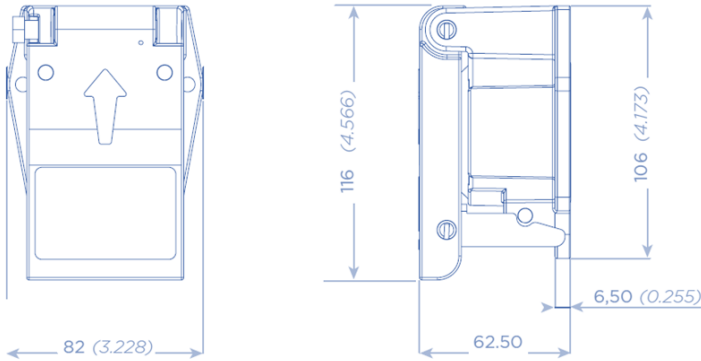

SCM
Systèmes et Connectique du Mans

UIC 558 CONNECTOR SERIES

Dimensions (mm/inch)

Female Front View
18 contacts

Male Front View
13 contacts 18 contacts

Female Receptacle

Male Plug

Panel cut out (mm/inch)

2 Possibilities

Part Numbers

Finish		Part Number
Female Receptacle	with insert incl. 18 silver plated female contacts, Grey paint finish	CSF1680-0001-00000
	with insert incl. 18 silver plated female contacts, Red paint finish	CSF1680-4000-00000
	with insert incl. 18 silver plated female contacts, Unpainted	CSF1680-0001-A0001
Dummy Receptacle	with socket insert, without female contacts, Grey paint finish	CSF1680-0003-00000
	with socket insert, without female contacts, Unpainted	CSF1680-0003-A0001
Empty Receptacle shell	without insert, Grey paint finish	CSF1680-0003-A0002
Male Plug	with insert incl. 13 contacts, with cable gland Ø 15 to 19 mm	CSF1705-0007-00000
	with insert incl. 18 contacts, with cable gland Ø 15 to 19 mm	CSF1680-0002-00000