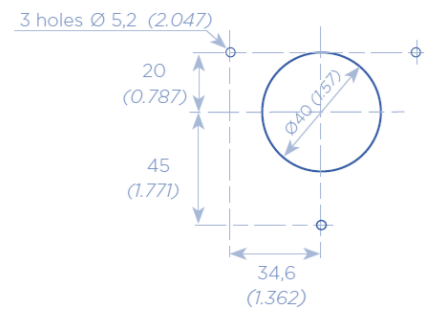

Panel cut out (mm/inch)

2 Possibilities

Part Numbers

Finish		Part Number
Female Receptacle	with insert incl. 18 silver plated female contacts, Grey paint finish	CSF1680-0001-00000
	with insert incl. 18 silver plated female contacts, Red paint finish	CSF1680-4000-00000
	with insert incl. 18 silver plated female contacts, Unpainted	CSF1680-0001-A0001
Dummy Receptacle	with socket insert, without female contacts, Grey paint finish	CSF1680-0003-00000
	with socket insert, without female contacts, Unpainted	CSF1680-0003-A0001
Empty Receptacle shell	without insert, Grey paint finish	CSF1680-0003-A0002
Male Plug	with insert incl. 13 contacts, with cable gland Ø 15 to 19 mm	CSF1705-0007-00000
	with insert incl. 18 contacts, with cable gland Ø 15 to 19 mm	CSF1680-0002-00000

Tooling

Tooling	Part Numbers
Crimping tool : DMC FT8	OUT0405-0167AS
Locator for crimping female contacts	OUT0405-0164AS
Locator for crimping male contacts	OUT0405-0201AS
Extraction tool	OUTCCI EXT-C0000